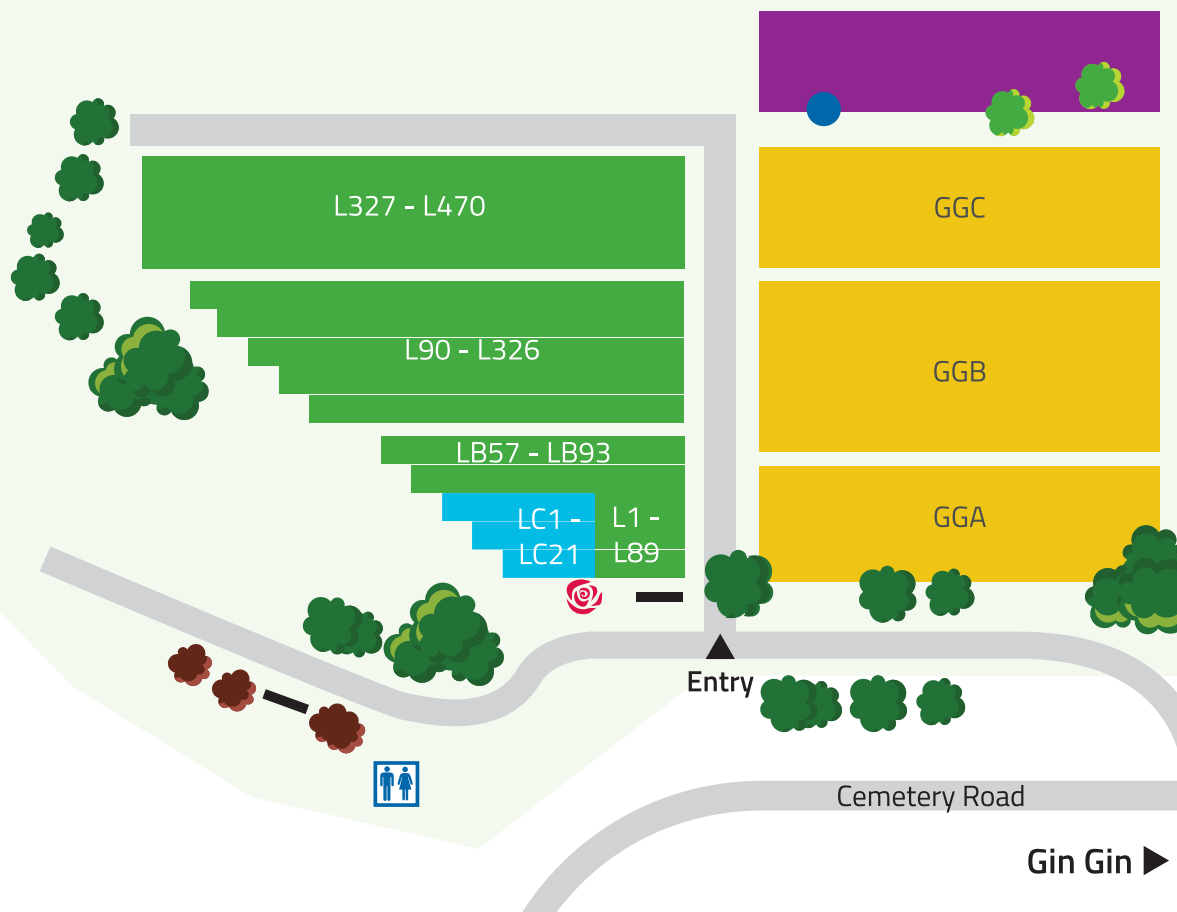

# Gin Gin Cemetery

Cemetery Road, Gin Gin Qld  
07 4130 4477  
cemetery@bundaberg.qld.gov.au  
bundabergcemetery.com.au

Lawn section to be developed

### Legend:

- |                         |             |
|-------------------------|-------------|
| Lawn sections           | Toilets     |
| Children's lawn section | Ashes wall  |
| General sections        | Rose garden |
| Common section          | Rock garden |
|                         | Rotunda     |